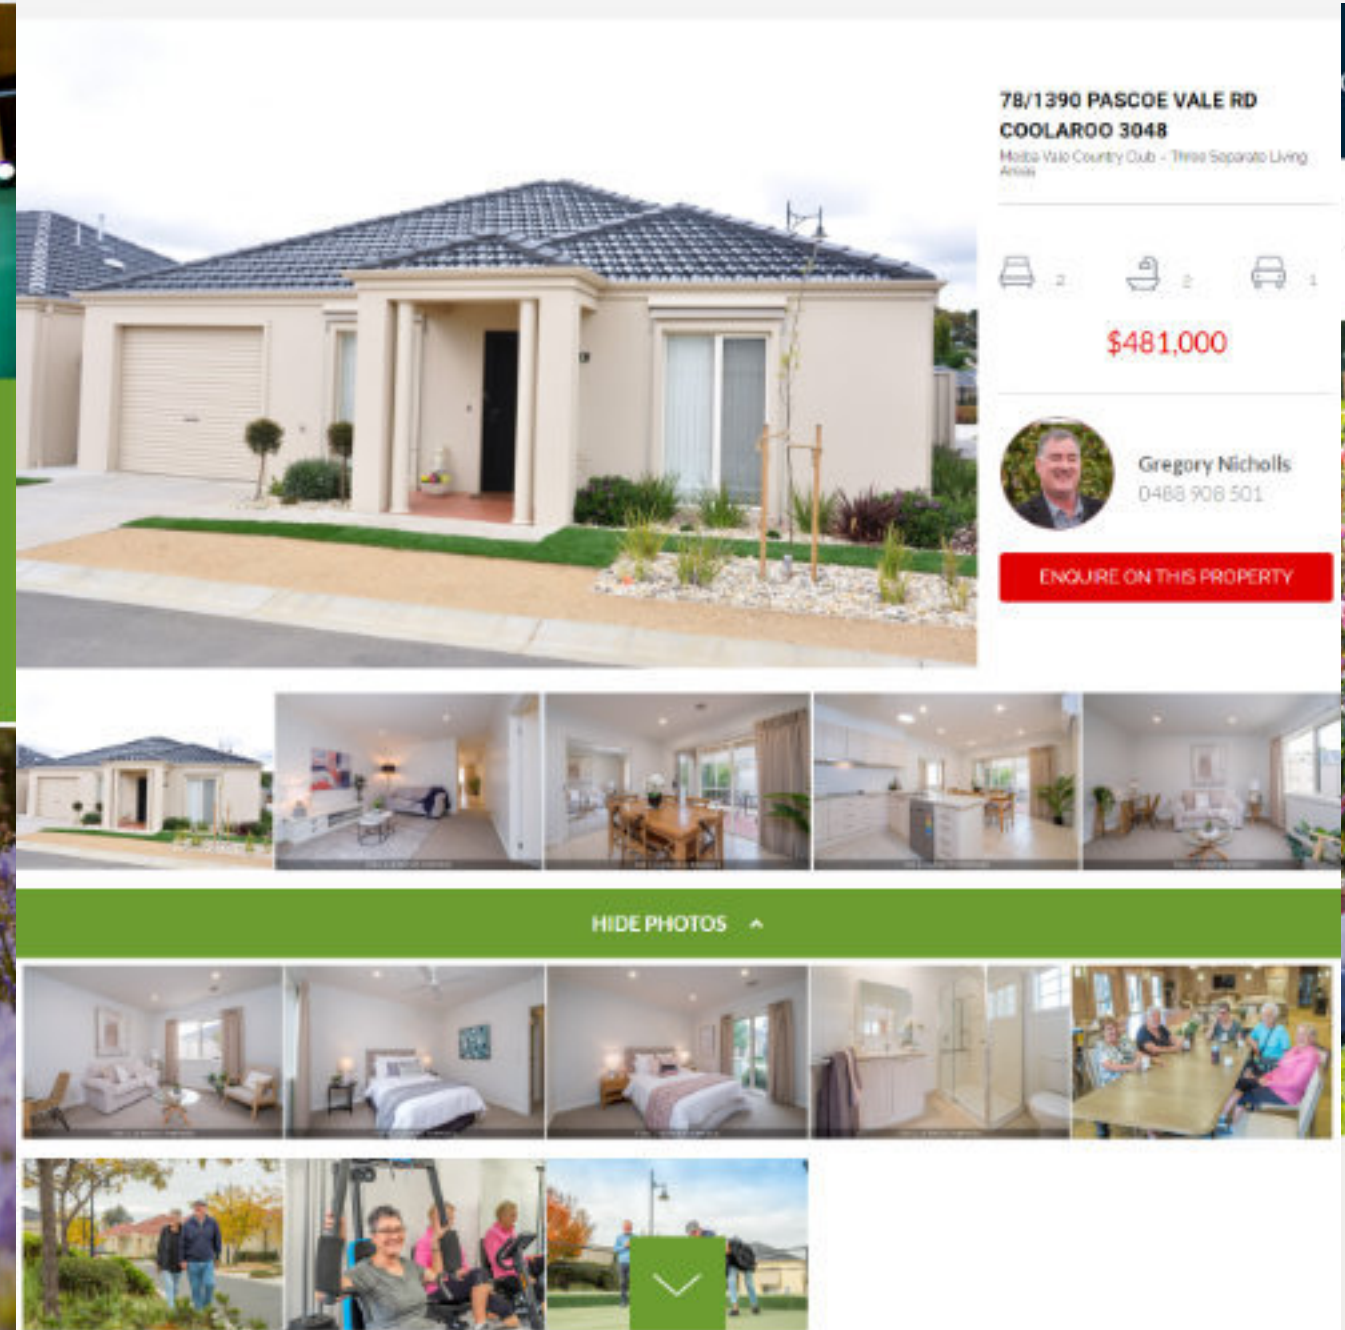

Site development includes REXML feeds via API. Scheduled data import to populate custom post types.

Design web site and elements including agent profiles and inquiry forms.

Site content was developed to populated via API from Mantis Property

Websites developed:

- countryclubliving.com.au
- bellarinelakes.com.au
- bendigodomain.com.au
- melbavale.com.au
- noosadomain.com.au
- rosebankcountryclub.com.au
- hemsleypark.com.au
- meadow-gardens.com.au