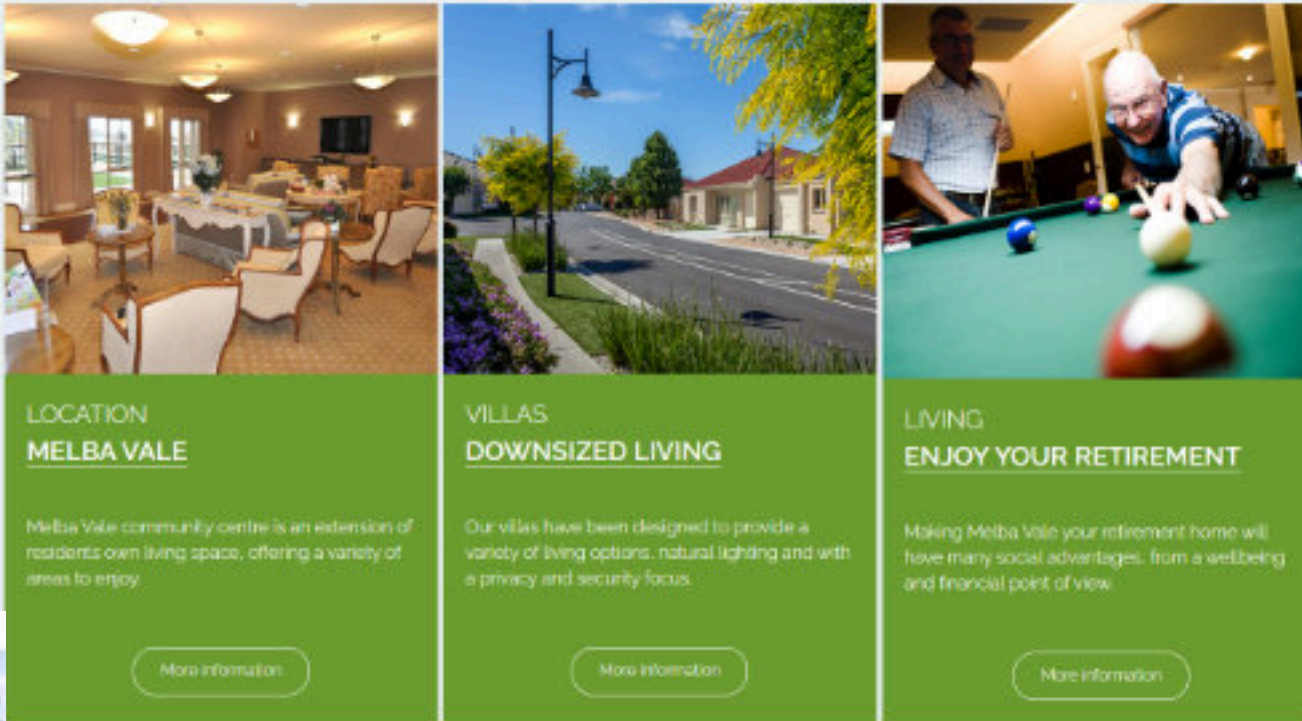

Site development includes REXML feeds via API. Scheduled data import to populate custom post types.

Design web site and elements including agent profiles and inquiry forms.

Site content was developed to populated via API from Mantis Property

Websites developed:

- countryclubliving.com.au
- bellarinelakes.com.au
- bendigodomain.com.au
- melbavale.com.au
- noosadomain.com.au
- rosebankcountryclub.com.au
- hemsleypark.com.au
- meadow-gardens.com.au